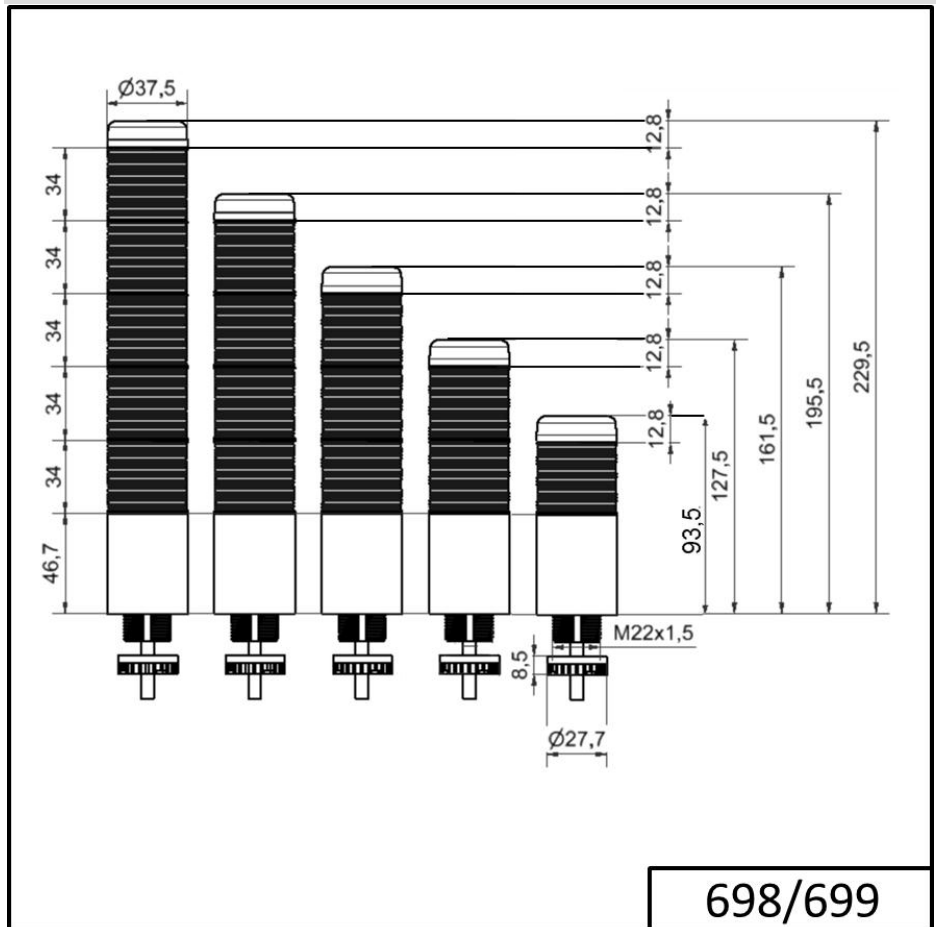

Completely pre-assembled Signal Towers / KOMPAKT 37
K37cl sr plug EM Pulse tone 24VAC/DC CL/

ACUSTICAL DATA	
Volume/dB(max) at 1m distance	85,0 dB (A)
Acoustic signal image	Pulse tone
Audio frequency	2900 Hz
Acoustic service life	5,000 h minimum

DRAWING

! For additional installation and mounting information, refer to the appropriate user guide at www.werma.com. This printed copy is for information only and is subject to alteration.